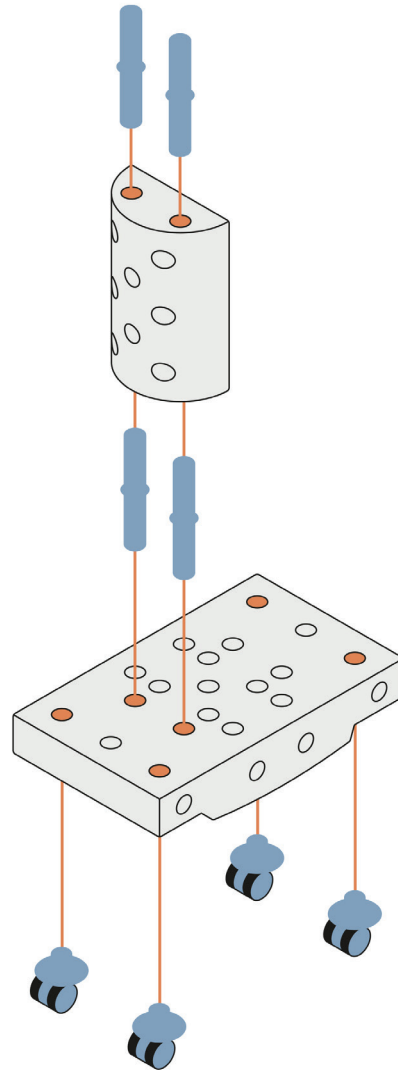

# Wheely Cart

---

Ages: 2 – 4

---

Time to build: 2 min.

---