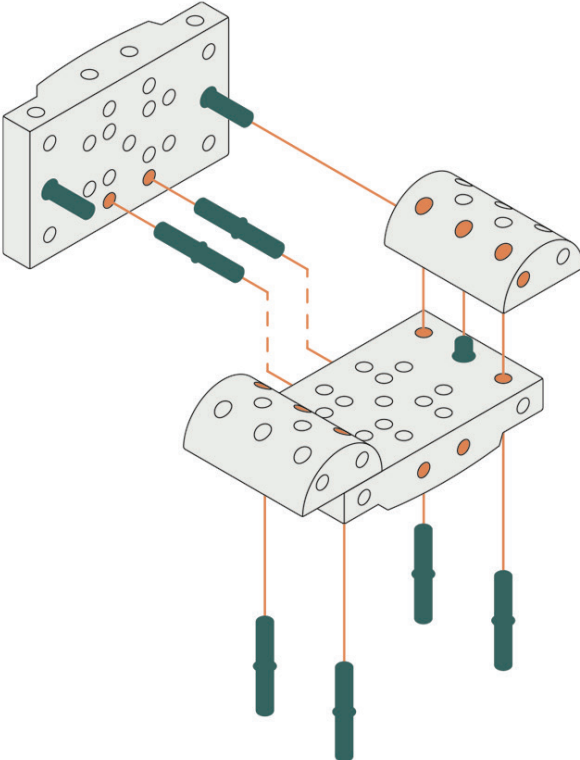

Sofa

Ages: 2 – 6

Time to build: 3 min.