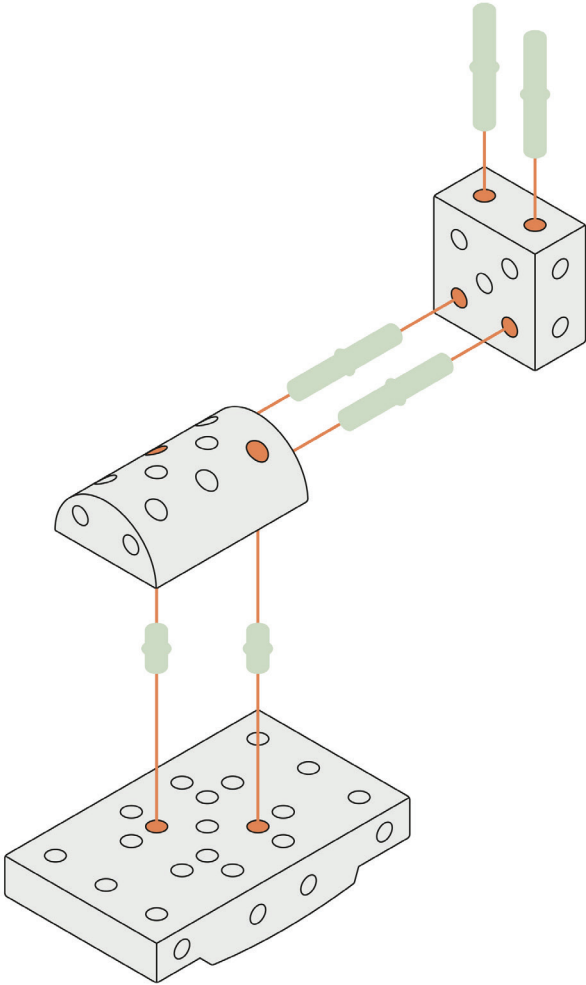

Rocker

Ages: 0,5 - 3

Time to build: 2 min.