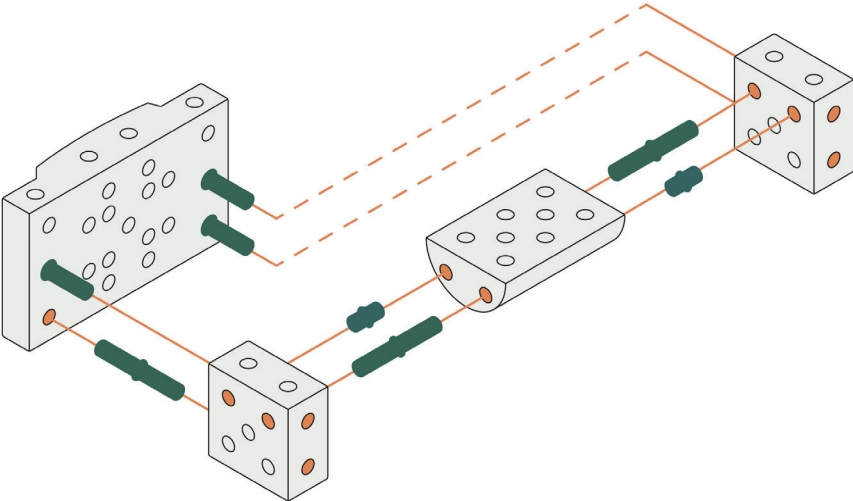

Bench

Ages: 1 – 6

Time to build: 2 min.