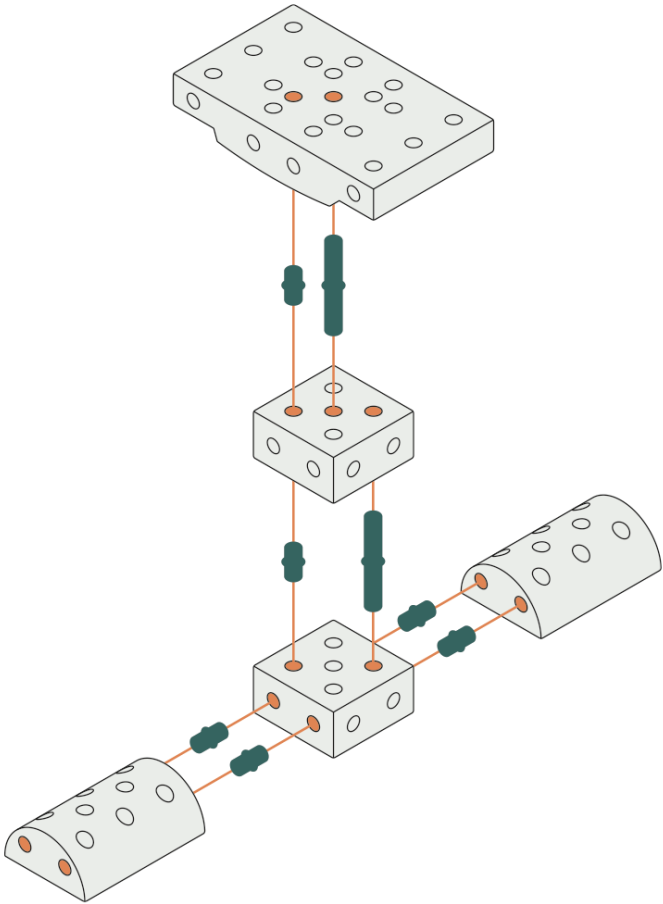

Play Table

Ages: 1 – 4

Time to build: 4 min.