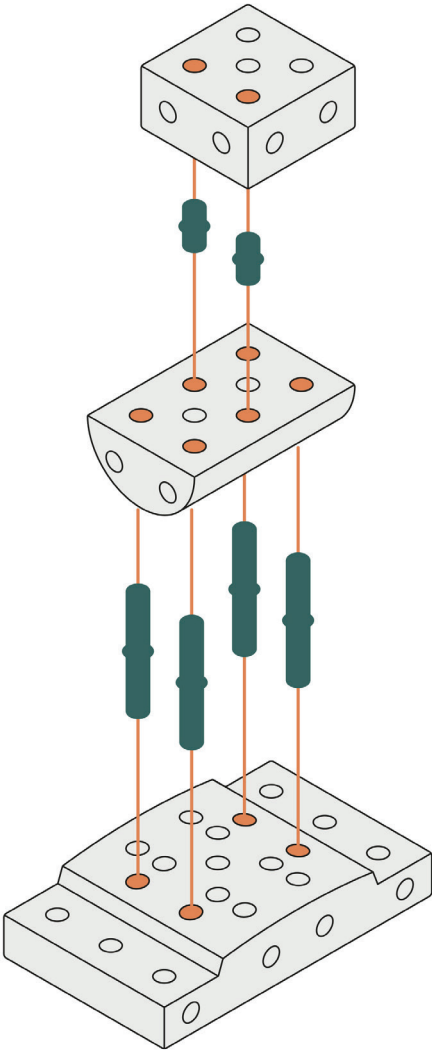

Little Stairway

Ages: 2 – 6

Time to build: 2 min.