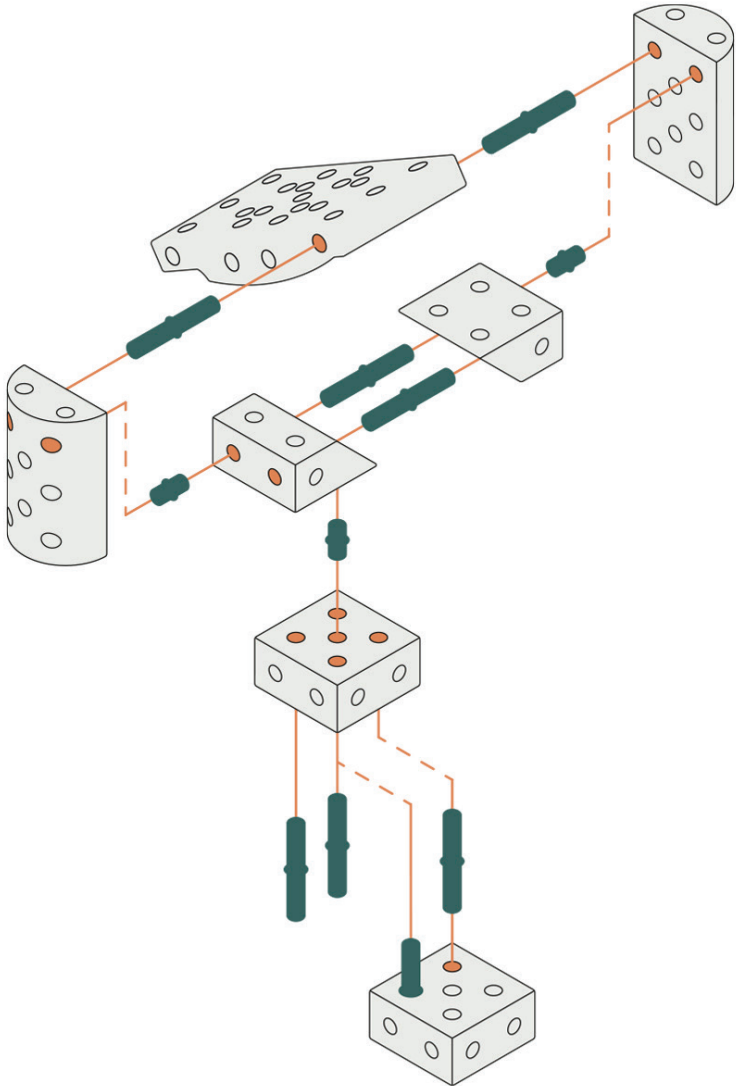

Slide

Ages: 1 – 6

Time to build: 5 min.