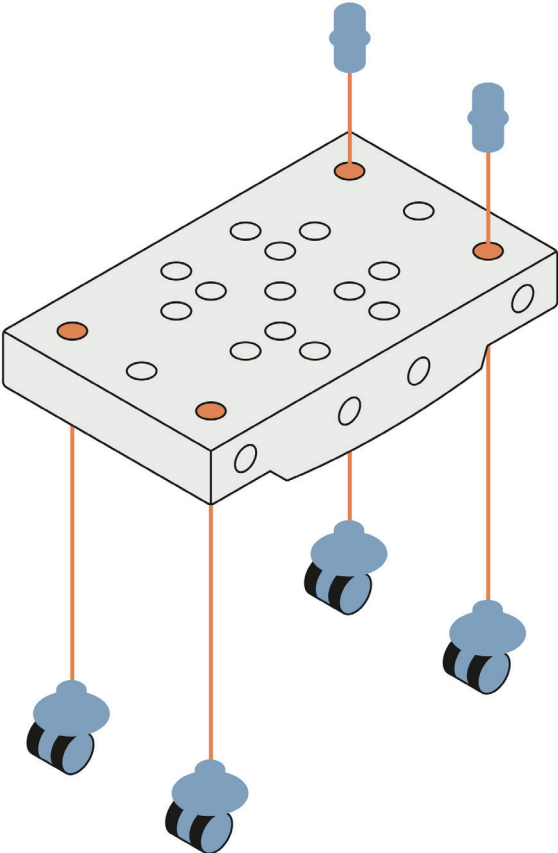

# Scooter Board

Ages: 0 – 6

Time to build: 30 sec.