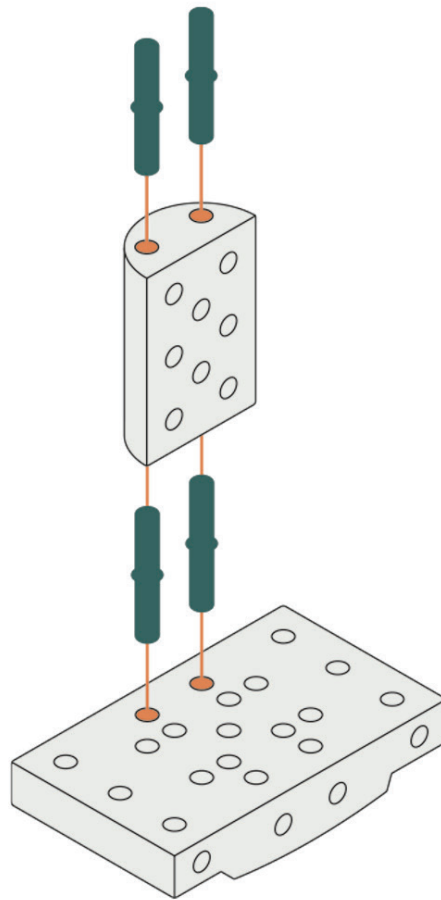

# Tilter

---

Ages: 1 – 3

---

Time to build: 1 min.

---