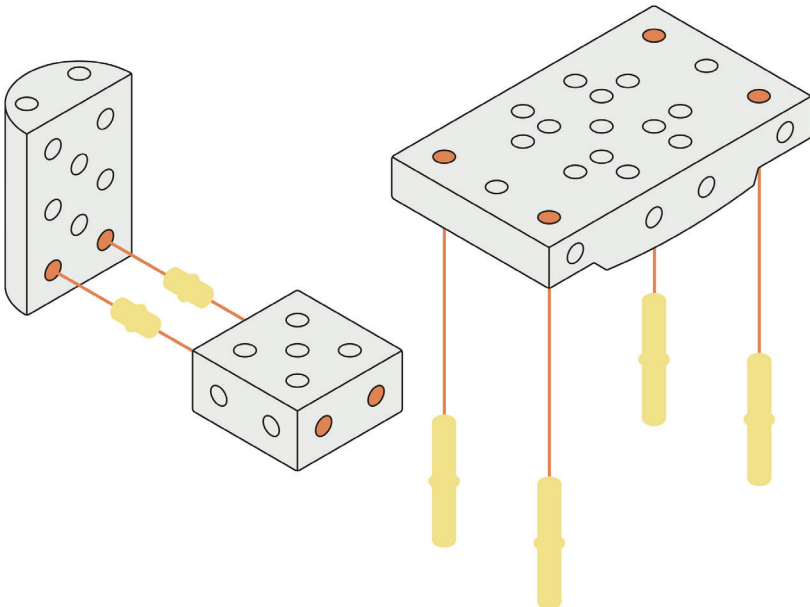

Chair + Table

Ages: 1 – 3

Time to build: 2 min.