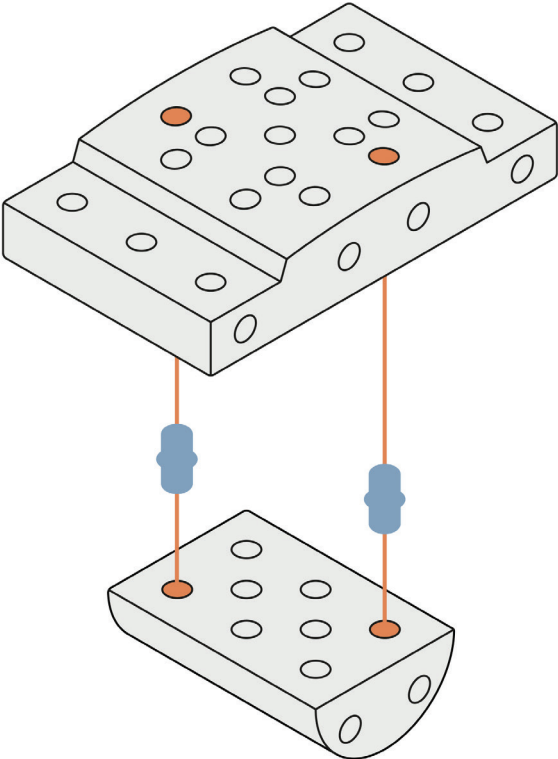

Balance Board

Ages: 1 – 6

Time to build: 15 sec.