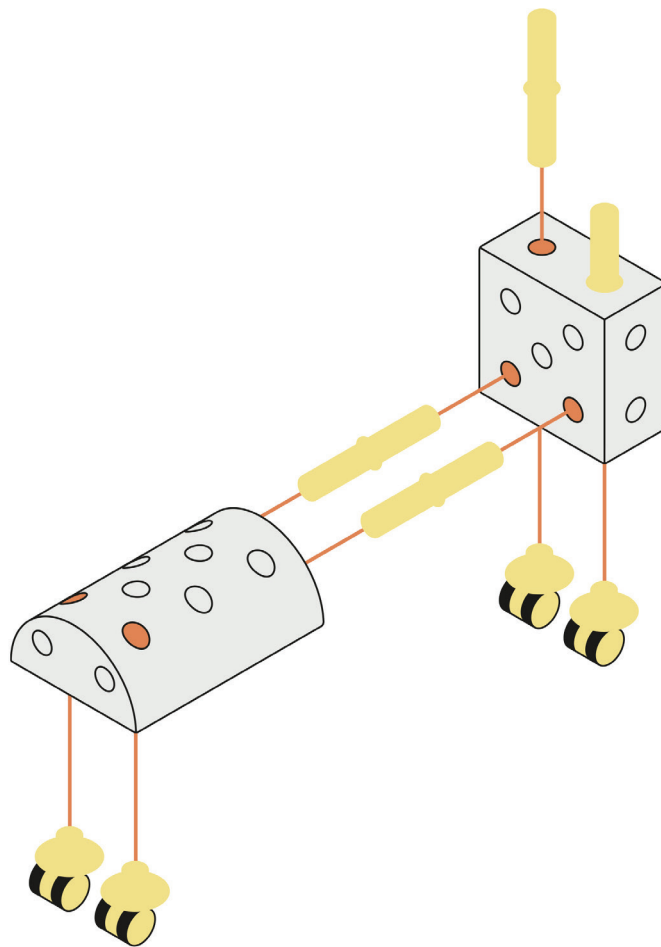

# Tiny Ride

---

Ages: 1 – 3

---

Time to build: 2 min.

---