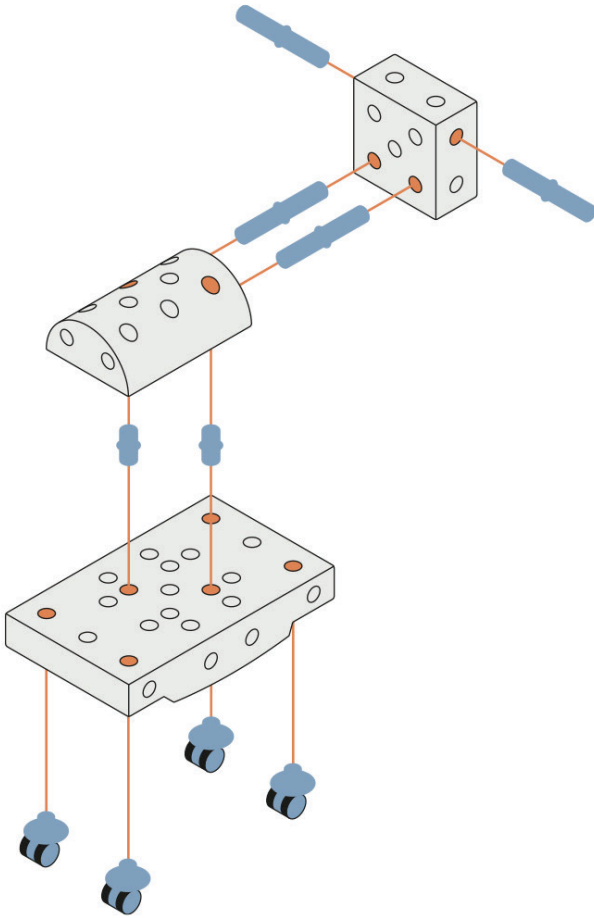

Base Ride

Ages: 1 – 4

Time to build: 3 min.