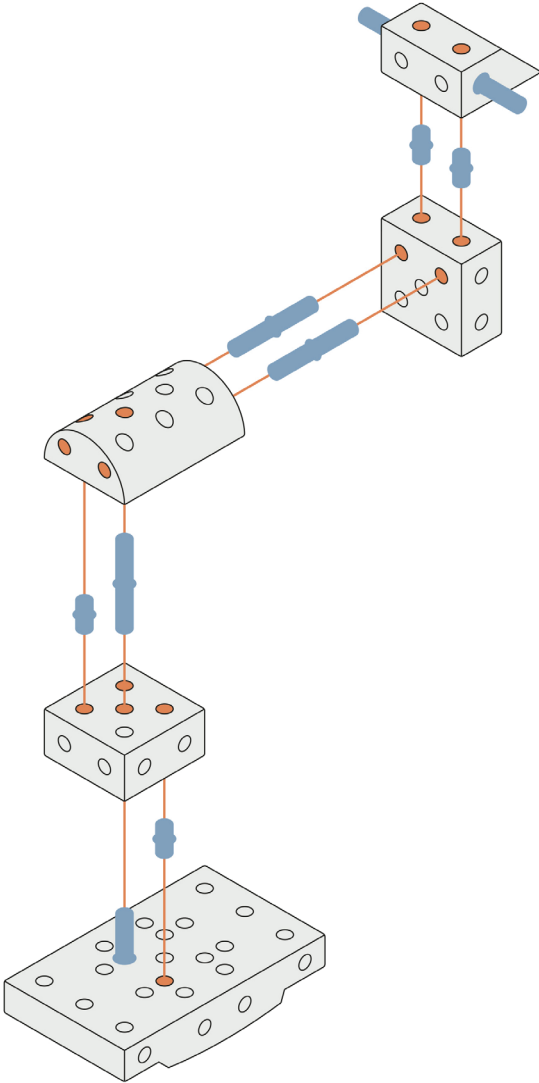

Stand-Up Tower

Ages: 0,5 - 1,5

Time to build: 2 min.

Big Rocker

Ages: 2 – 4

Time to build: 3 min.

Twin Ride

Ages: 1 – 5