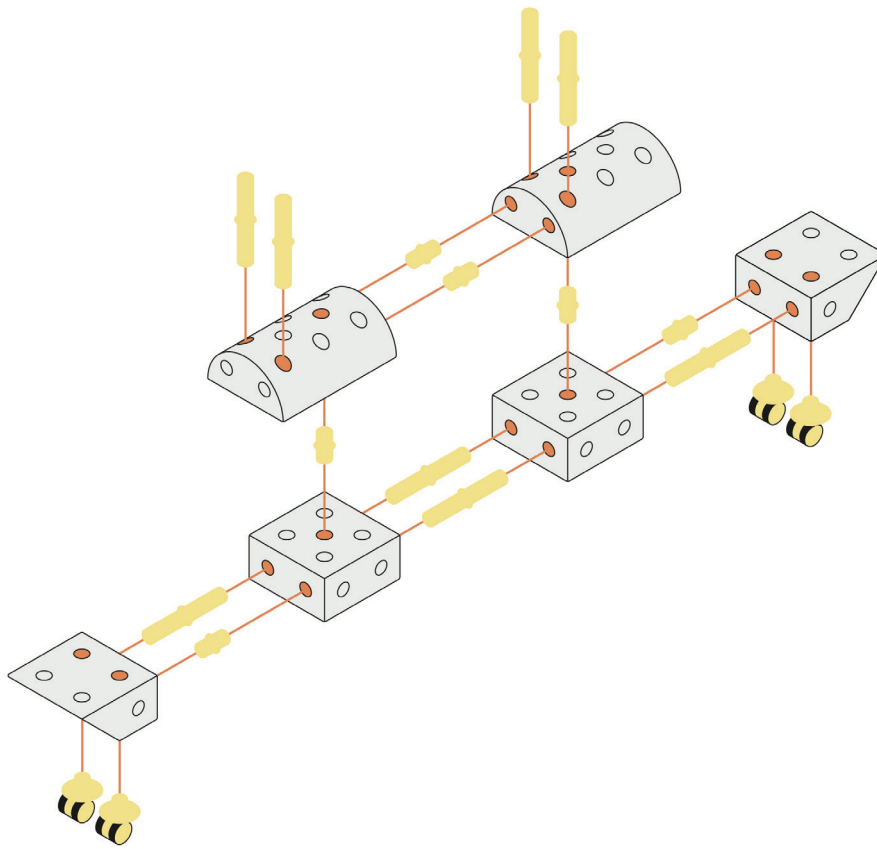

Twin Ride

Ages: 1 – 5

Time to build: 4 min.