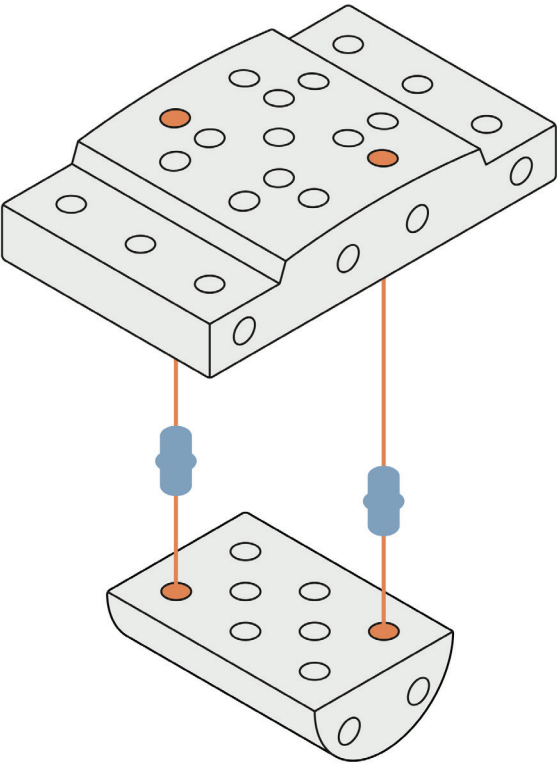

Balance Board

Ages: 1 – 6

Time to build: 15 sec.