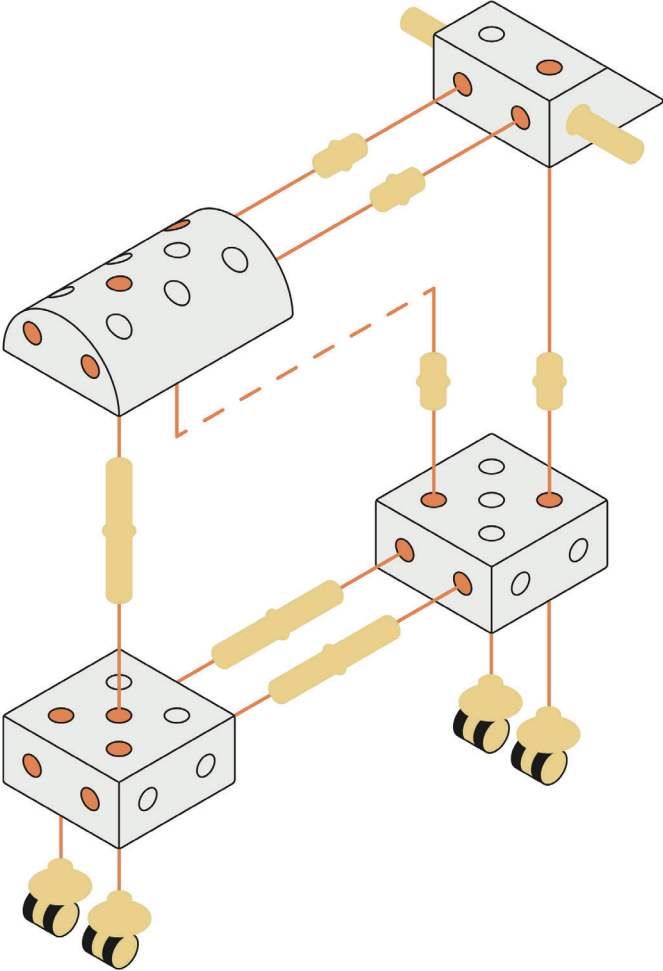

Time to build: 1 min.

Little Toilet

Ages: 2 – 4

Time to build: 2 min.

Swirly Ride

Ages: 2 – 5

Time to build: 4 min.

Crawling Arch