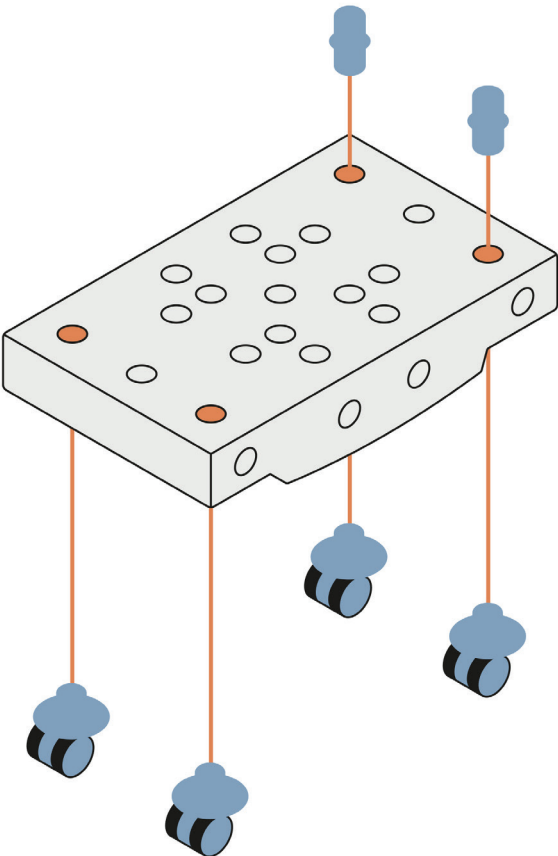

building guides

Education Set Large

MODU®

Scooter Board

Ages: 0 – 6

Time to build: 30 sec.

Balance Board

Ages: 1 – 6