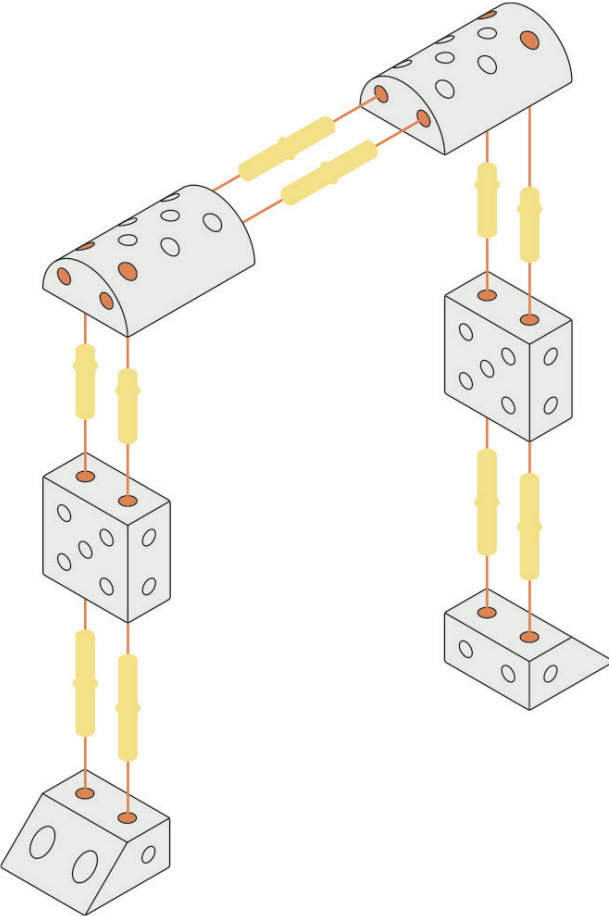

Crawling Arch

Ages: 1 – 5

Time to build: 3 min.