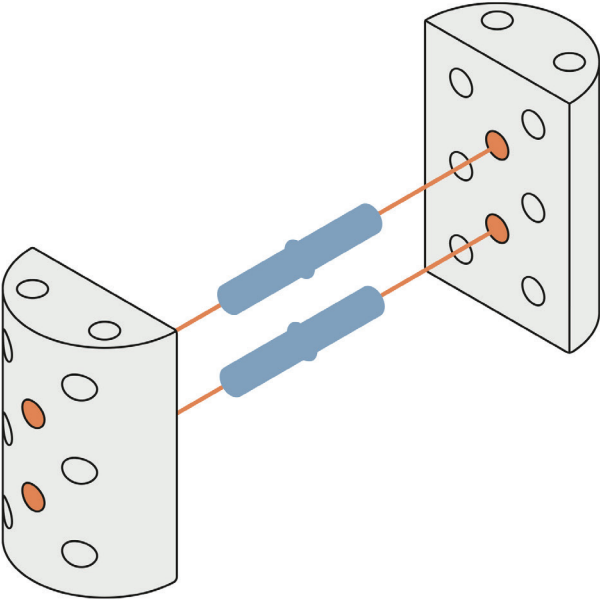

Slide

Ages: 1 – 6

Time to build: 5 min.

Roller

Ages: 0 – 6

Time to build: 15 sec.

Night Stand

Ages: 1 – 6