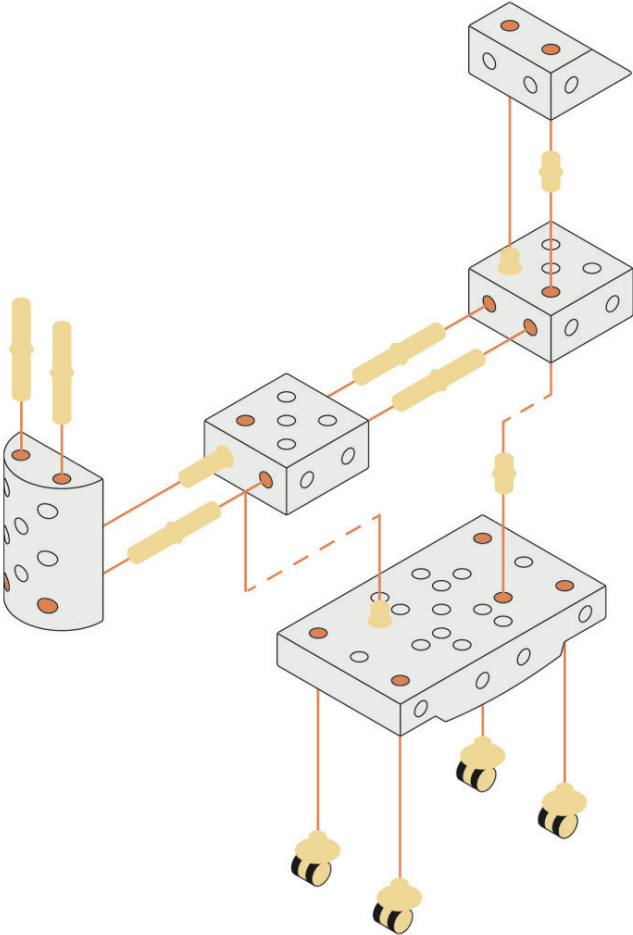

Backrest Ride

Ages: 1 – 3

Time to build: 4 min.