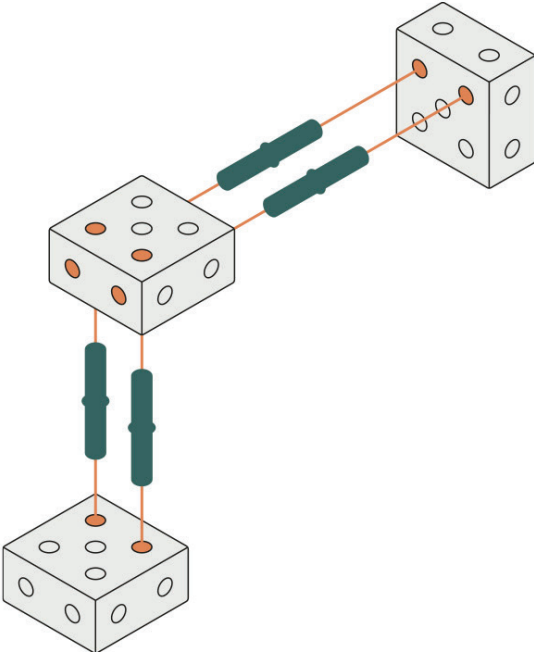

Step Stool

Ages: 1 – 6

Time to build: 1 min.