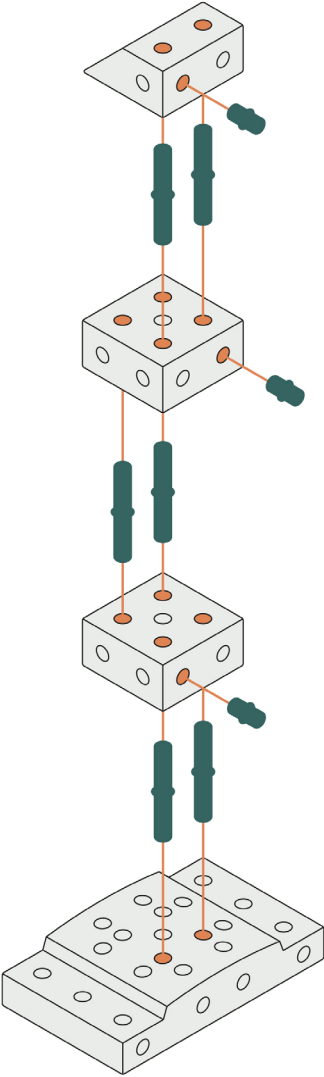

Stand-Up Tower

Ages: 0,5 - 1,5

Time to build: 2 min.